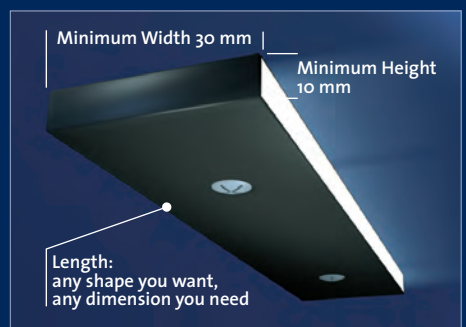

Style B: side-illumination allows visible light source, ideal for ceiling or mirror borders among others.