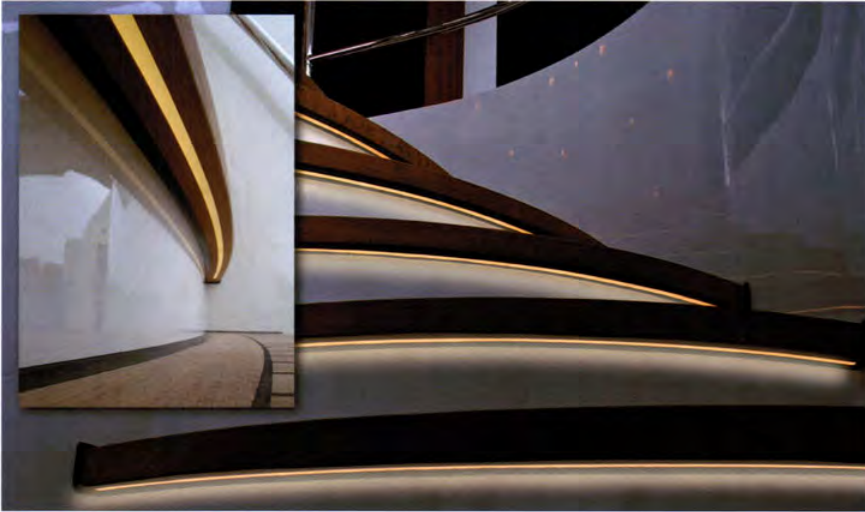

# Multifunctional FormLites From YACHTLITE Bring Light In Form

and there is no excessive material. And above all: there are no cavities in the illumination.

With a standard cross-section of 30 x 10 mm the light emitting surface is 10 mm. Depending on the individual element specifications this can be to the side, downwards or upwards.