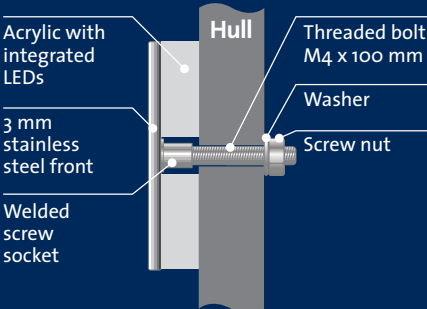

Pricing Example:

Yellow LEDs,
Vinyl film front

**See latest
flyer for
prices**

Yellow LEDs,
stainless steel front

**See latest
flyer for
prices**

Yellow LEDs,
stainless steel front,
polished edges

**See latest
flyer for
prices**

Prices for 2007.
Fee, VAT and shipping not included.

Seawater proof, durable, easy mounting:

Letters with a coloured foil are delivered with rear threaded holes size M4 and are screwed on through the vessel's side.

Letters with solid metal surfaces are welded with M4 screw sockets. The lettering is delivered with all necessary bolts, washers and screw nuts.

Assembly of a lettering
with stainless steel front:

Together with each lettering we deliver an exact template with the precise positions of the drill holes for the bolts and the electricity supply.