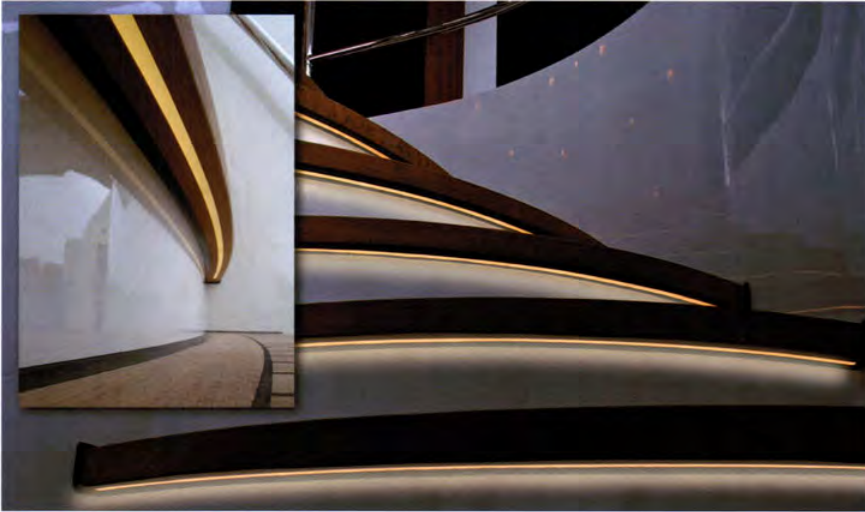

Hole In One

MARITIME GOLF TOURNAMENT

Multifunctional FormLites From YACHTLITE Bring Light In Form

and there is no excessive material. And above all: there are no cavities in the illumination.

With a standard cross-section of 30 x 10 mm the light emitting surface is 10 mm. Depending on the individual element specifications this can be to the side, downwards or upwards.

FormLites are of course waterproof, made from UV-resistant acrylic and homogeneously illuminated. Because they are made from solid material – unlike light ropes – they are resilient and strong and therefore structurally deployable. More and more well-known shipyards recognize the benefits and are increasingly applying FormLites in all its diversity.

i. www.yachtlite.com

Indirect illumination of recesses, stairway details, steps, window outlines, handrails or ceiling domes is an increasingly important component in light design planning – in terms of mood creation as well as safety on board.