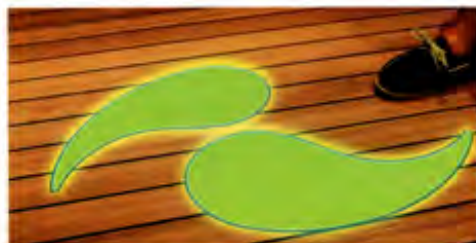

boat

EXCLUSIVE

THE WORLD OF SUPERYACHTS

ICE AGE

A Feadship ventures
into glacier territory

65 METRE IMAGINE
Beatles, balconies
and a barefoot bar

INTERVIEW
The 60 yachts
of Jack Setton

67 METRE VERTIGO
Extreme ketch sets
5000 square metres

ISSN 977-3866-9200-5
0.4

9 177 1866 692005

DECKS IN VIVID COLOURS

FloorLite is what the lighting experts from Yachtlite have christened their latest product. These homogeneous light inlays for teak decks or steps are certain to inspire designers and wow owners. The custom items are made of solid acrylic in which LEDs are safely sealed. FloorLite is available in all shapes, in standard LED colours and even featuring an RGB colour-change detail. The cable grommet can be positioned anywhere. Custom acrylic shapes, which are embedded flush with the floor, feature a special wear finish, which enables them to be smoothed down along with the teak deck in one operation during future refits. yachtlite.com